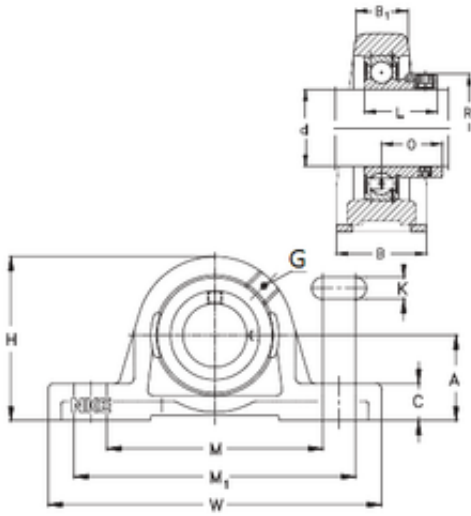

AMERICAN NTN BEARING LTD

NKE RASE120 bearing units

Bearing No. RASE120

| | |
|---------------|---------|
| Bore Diameter | 120 mm |
| Width | 105 mm |
| d | 120 mm |
| O | 52,5 mm |
| A | 135 mm |
| B | 105 mm |
| B1 | 70 mm |
| C | 45 mm |
| H | 265 mm |
| K | 33 mm |
| L | 81 mm |
| M | 350 mm |
| M1 | 366 mm |
| R | 152 mm |
| W | 440 mm |
| Thread (G) | R1/8 " |

RASE120 Bearing 2D drawings and 3D CAD models