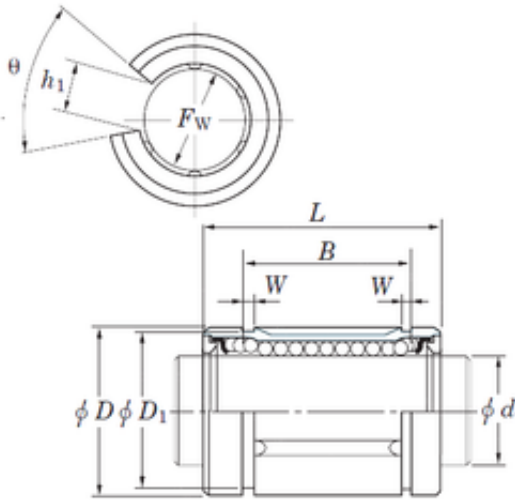

AMERICAN NTN BEARING LTD

KOYO SDE20OP linear bearings

Bearing No. SDE20OP

SDE20OP Bearing 2D drawings and 3D CAD models

Bore Diameter	20 mm
Outer Diameter	32 mm
Fw	20 mm
D	32 mm
h	2 mm
h1	10 mm
B	31,5 mm
D1	30,3 mm
L	45 mm
W	1,6 mm
Weight	0,096 Kg
Basic dynamic load rating (C)	590 kN