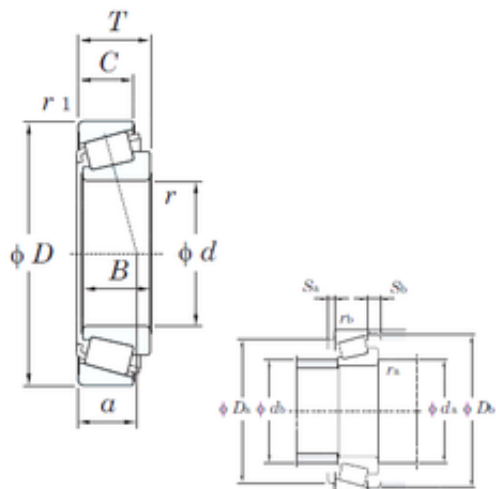

## AMERICAN NTN BEARING LTD

SKF Timken Koyo Wheel Bearing Gearbox  
 Bearing Transmission Bearing M12648/M12610  
 M12648/10 M802048/M802011 M802048/11  
 Roller Bearing Auto Bearings

Bearing No. M12648/M12610

Size	22.225x50.005x17.526 mm
Bore Diameter	22,225 mm
Outer Diameter	50,005 mm
Width	17,526 mm
d	22,225 mm
D	50,005 mm
T	17,526 mm
B	18,288 mm
C	13,97 mm
a	11,1 mm
r min.	1,2 mm
r2 min.	1,2 mm
da min.	28,5 mm
Da	44 mm
db min	26,5 mm
ra max.	1,2 mm
rb max.	1,2 mm
Db	46 mm
Weight	0,173 Kg
Basic dynamic load rating (C)	39,1 kN
Basic static load rating (C0)	40,7 kN
(Grease) Lubrication Speed	8500 r/min
(Oil) Lubrication Speed	11000 r/min