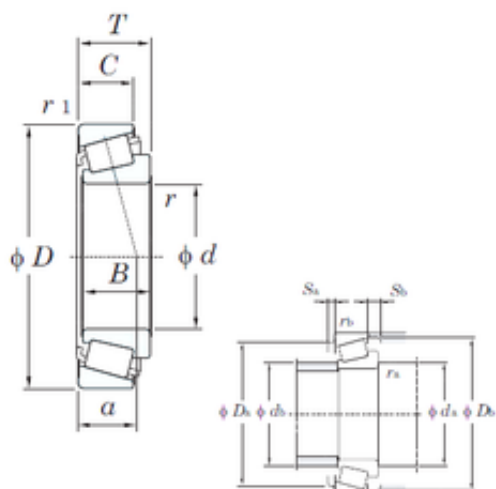

AMERICAN NTN BEARING LTD

M84249/M84210 Bearing 2D drawings and 3D CAD models

Koyo Wheel Bearing Gearbox Bearing
Transmission Bearing Taper Roller Bearing
M84249/M84210 M84249/10 M802048/M802011
M802048/11 M201047/M201011 M201047/11

Bearing No. M84249/M84210

Size	25.4x59.53x23.368 mm
Bore Diameter	25,4 mm
Outer Diameter	59,53 mm
Width	23,368 mm
d	25,4 mm
D	59,53 mm
T	23,368 mm
B	23,114 mm
C	18,288 mm
a	18,2 mm
r min.	0,8 mm
r2 min.	1,6 mm
da min.	36 mm
Da	49,5 mm
db min	32,5 mm
ra max.	0,8 mm
rb max.	1,6 mm
Db	56 mm
Weight	0,322 Kg
Basic dynamic load rating (C)	50,4 kN
Basic static load rating (C0)	57,1 kN
(Grease) Lubrication Speed	7200 r/min
(Oil) Lubrication Speed	9600 r/min